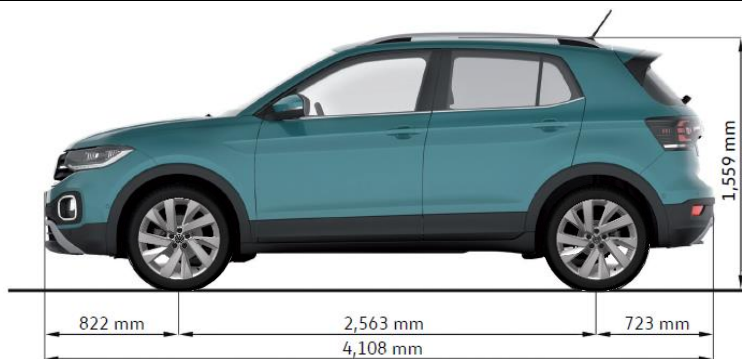

Technical Data	TSI Style DSG	TSI R-Line DSG
Engine Type	3-Cylinder inline Turbo	4-Cylinder inline Turbo
Fuel Type	Petrol (Minimum 95 RON)	Petrol (Minimum 95 RON)
Cubic Capacity (cc)	999	1,498
Maximum Power (kW) @ rpm	85kW (5,000 - 5,500 rpm)	110kW (5,000 - 6,000 rpm)
Maximum Torque (Nm) @ rpm	200Nm (2,000 - 3,500 rpm)	250Nm (1,500 - 3,500 rpm)
Drivetrain	Front Wheel Drive	Front Wheel Drive
Transmission	7 Speed DSG	7 Speed DSG
Tare weight (kg)	1,324	1,355
Trailer load limit 12% gradient (Braked / Unbraked)	1,100kg / 630kg	1,200kg / 660kg
Luggage Capacity (VDA) (rear seats upright, rear bench forward / rear seats folded, rear bench forward)	455L / 1,281L	455L / 1,281L
Fuel tank capacity (L, approx.)	40	40
Combined Fuel consumption (L/100km), 3P-WLTP converted§	6	6.1
Combined CO₂ emissions (g/km), 3P-WLTP converted§	137	141
Emission standard	Euro 6 (NEDC)	Euro 6 (NEDC)
Start/stop system with generative braking	●	●
5 year / 150,000 km (whichever occurs first) mechanical warranty, 5 year VW roadside assistance and 12 year anti-corrosion warranty	●	●
Volkswagen Service Plan - Scheduled Servicing for 3 years or up to 45,000km (whichever occurs first)	$1,345	$1,345
Volkswagen Service Plan - Scheduled Servicing for 5 years or up to 75,000km (whichever occurs first)	$2,595	$2,595