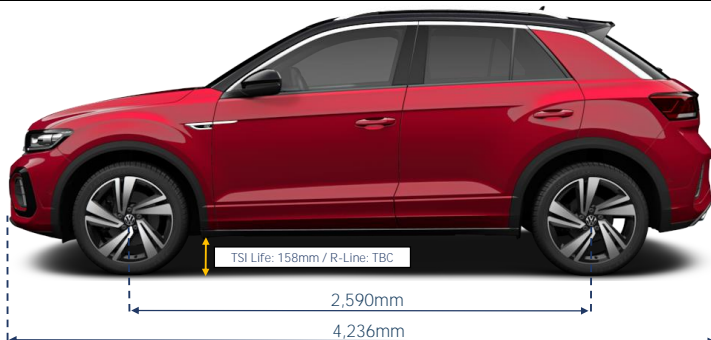

Technical Data	TSI Life	TSI Life+	TSI R-Line
Engine Type	4-Cylinder inline Turbo	4-Cylinder inline Turbo	4-Cylinder inline Turbo
Fuel Type	Petrol (Minimum 95 RON)	Petrol (Minimum 95 RON)	Petrol (Minimum 95 RON)
Cubic Capacity (cc)	1,395	1,395	1,395
Maximum Power (kW) @ rpm	110kW (5,000rpm - 6,000rpm)	110kW (5,000rpm - 6,000rpm)	110kW (5,000rpm - 6,000rpm)
Maximum Torque (Nm) @ rpm	250Nm (1,500rpm - 3,500rpm)	250Nm (1,500rpm - 3,500rpm)	250Nm (1,500rpm - 3,500rpm)
Drivetrain	Front Wheel Drive	Front Wheel Drive	Front Wheel Drive
Transmission	8 Speed Automatic	8 Speed Automatic	8 Speed Automatic
Tare weight (kg)	1,400kg	1,400kg	1,400kg
Trailer load limit 12% gradient (Braked / Unbraked)	1,500kg / 670kg	1,500kg / 670kg	1,500kg / 670kg
Luggage Capacity (VDA) (Rear seats upright, rear bench forward / rear seats folded, rear bench forward)	445L / 1290L	445L / 1290L	445L / 1290L
Fuel tank capacity (L, approx.)	50L	50L	50L
Combined Fuel consumption (L/100km), 3P-WLTP converted§	7.0	7.0	7.0
Combined CO₂ emissions (g/km), 3P-WLTP converted§	159	159	159
Emission standard	Euro 6 (NEDC)	Euro 6 (NEDC)	Euro 6 (NEDC)
Start/stop system with generative braking	●	●	●
5 year / 150,000 km (whichever occurs first) mechanical warranty, 5 year VW roadside assistance and 12 year anti-corrosion warranty	●	●	●
Volkswagen Service Plan - Scheduled Servicing for 3 years or up to 45,000km (whichever occurs first)	$1,295	$1,295	$1,295
Volkswagen Service Plan - Scheduled Servicing for 5 years or up to 75,000km (whichever occurs first)	$2,595	$2,595	$2,595